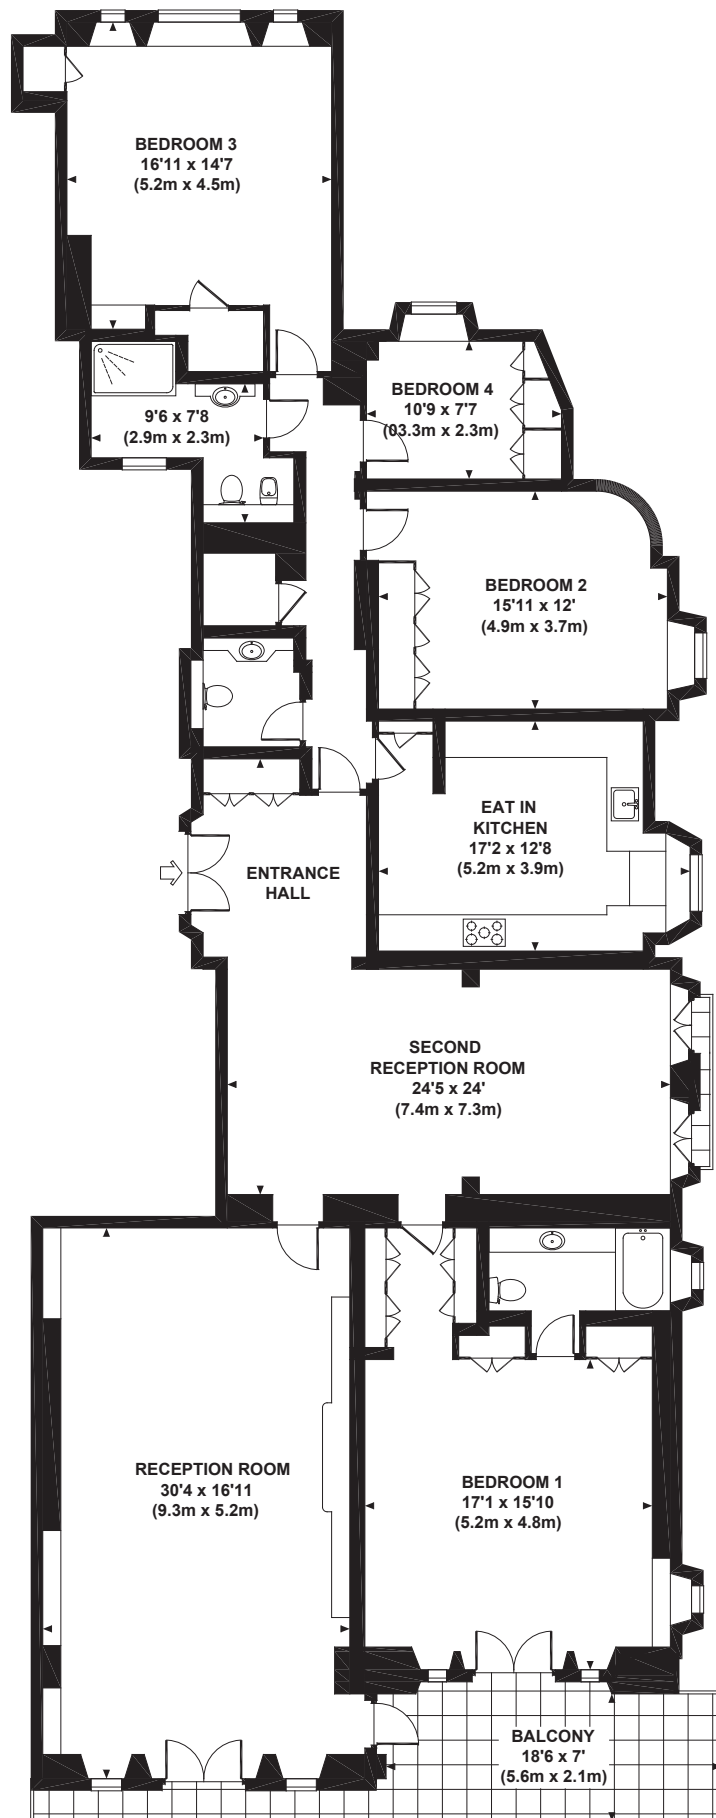

ALBERT HALL MANSIONS, KENSINGTON GORE, SW7

Approx. gross internal area 2563 Sq Ft. / 238.1 Sq M.

Approx. gross external area 116 Sq Ft. / 10.7 Sq M.

FIRST FLOOR

All measurements are approximate and for illustration purposes only as defined by the RICS Code of Measuring Practice © 2013 Dowling Jones Design www.dowlingjones.com 020 7610 9933